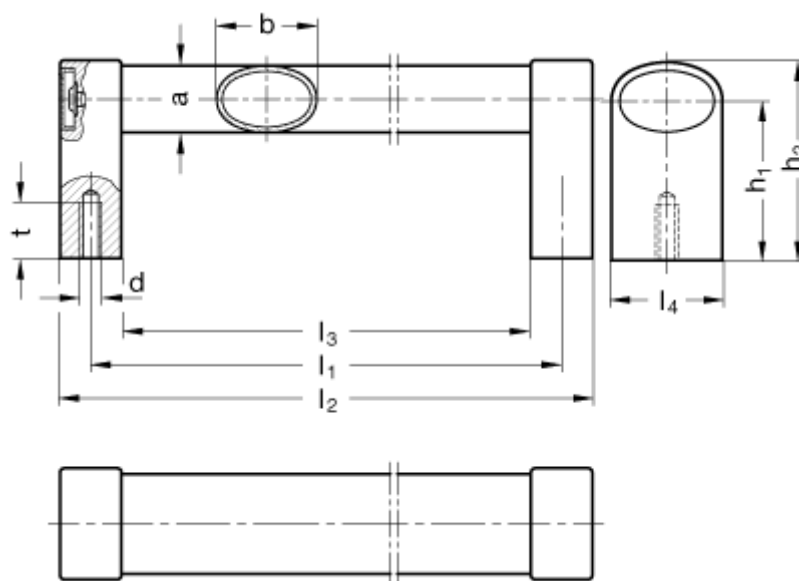

Article number: 20998400

Description: E+G Oval tubular handle
GN 334-36-400-SW

Measures

$a = 24$	$l_4 = 40$
$b = 36$	$t = 15$
$d = M 8$	
$h_1 = 57$	
$h_2 = 71$	
$l_1 = 400$	
$l_2 = 422$	
$l_3 = 378$	